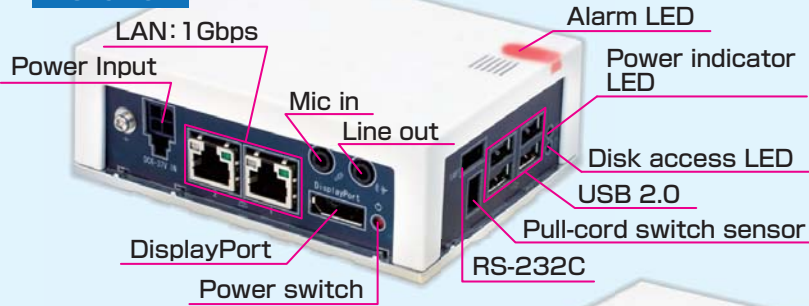

DC power supply

VAC-G019

Front view